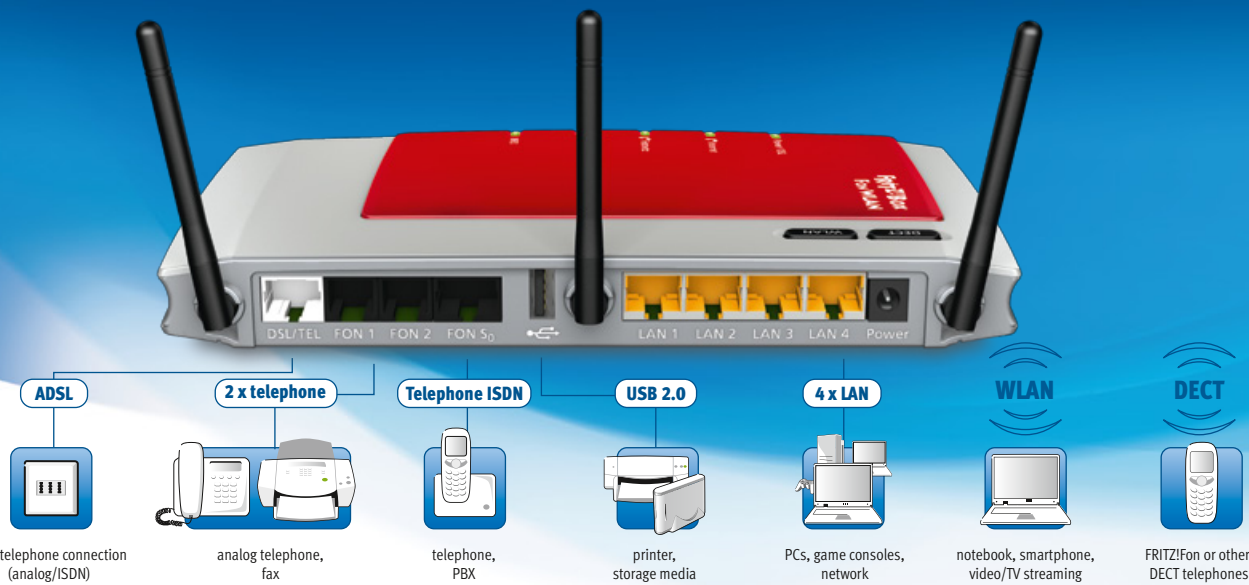

Technical features

Router functions

- High-performance WLAN router with firewall/NAT, DHCP server, DynDNS client, UPnP
- Integrated ADSL modem for ADSL (6 Mbit/s) and ADSL2+ (16 Mbit/s)
- Router operation, even at cable modem or with UMTS stick (UMTS/HSPA)
- Full support for IPv6 in home network and Internet
- Setup in browser independent of operating system, allows use with Windows, Mac OS and Linux computers
- Stateful Packet Inspection Firewall with port activation for secure Internet surfing
- Secure remote access to FRITZ!Box network with VPN (IPSec)

Telephony functions

- Telephone system for Internet and fixed-line network
- Integrated DECT base station for up to 6 cordless telephones
- ISDN S₀ bus for connecting ISDN telephones or an ISDN telephone system
- 2 a/b ports for connecting analog telephones, answering machines and fax machines
- DECT: secure straight out of the box thanks to encrypted speech transmission
- Internet telephony, even when your PC is switched off
- Supports HD telephony for natural sound
- Bandwidth management – optimum quality telephoning and surfing via ADSL
- Full Eco-Mode DECT reduces field strength and energy consumption
- Up to 5 internal answering machines, voice-to-mail included
- Fax reception includes e-mail forwarding (Fax-to-Mail)
- Extensive PBX functionality, such as call diversion, internal calls, three-way conferences, switching, call blocking, wake-up call, VIP calls, do not disturb and call forwarding with Internet and ISDN telephony
- Internet telephony SIP-compliant with RFC 3261

WLAN functionality

- WLAN wireless networks compliant with 802.11n (up to 300 Mbit/s* for each frequency band), downward compatible with 802.11g/b/a
- Dual-band WLAN N with 2.4 or 5 GHz support
- Pre-configured individual WLAN encryption with WPA/WPA2 Mixed Mode, WPA2, WPA, WEP-64 or WEP-128
- AVM Stick & Surf: automatically secure and wireless surfing
- WLAN push-button (switch WLAN on/off manually)
- Wi-Fi Protected Setup (WPS) for really simple and secure WLAN connections at the press of a button or with a PIN
- WLAN guest access – safe surfing for friends and visitors
- Integration of iPhones and Android smartphones into the home network over WLAN
- Support for Wireless Distributed System (WDS) to extend wireless coverage
- WLAN Eco-Mode reduces field strength

Media functions

- FRITZ!NAS – simple access via browser to all files in the network, no matter where they are saved
- Media server distributes music, pictures and films (SMB, FTP, UPnP AV)
- High-performance processor for networked applications, such as IPTV, video on demand and music streaming

Connection options

- Connect to ADSL+ ISDN or ADSL + analog fixed-line network
- 4 x Ethernet connection (10/100 Base-T) for computers, games consoles
- 2 connections for analog telephone, fax and answering machine
- ISDN S₀ NT for up to 8 ISDN terminals
- USB 2.0 port for network storage and printer and for Stick & Surf

WLAN N